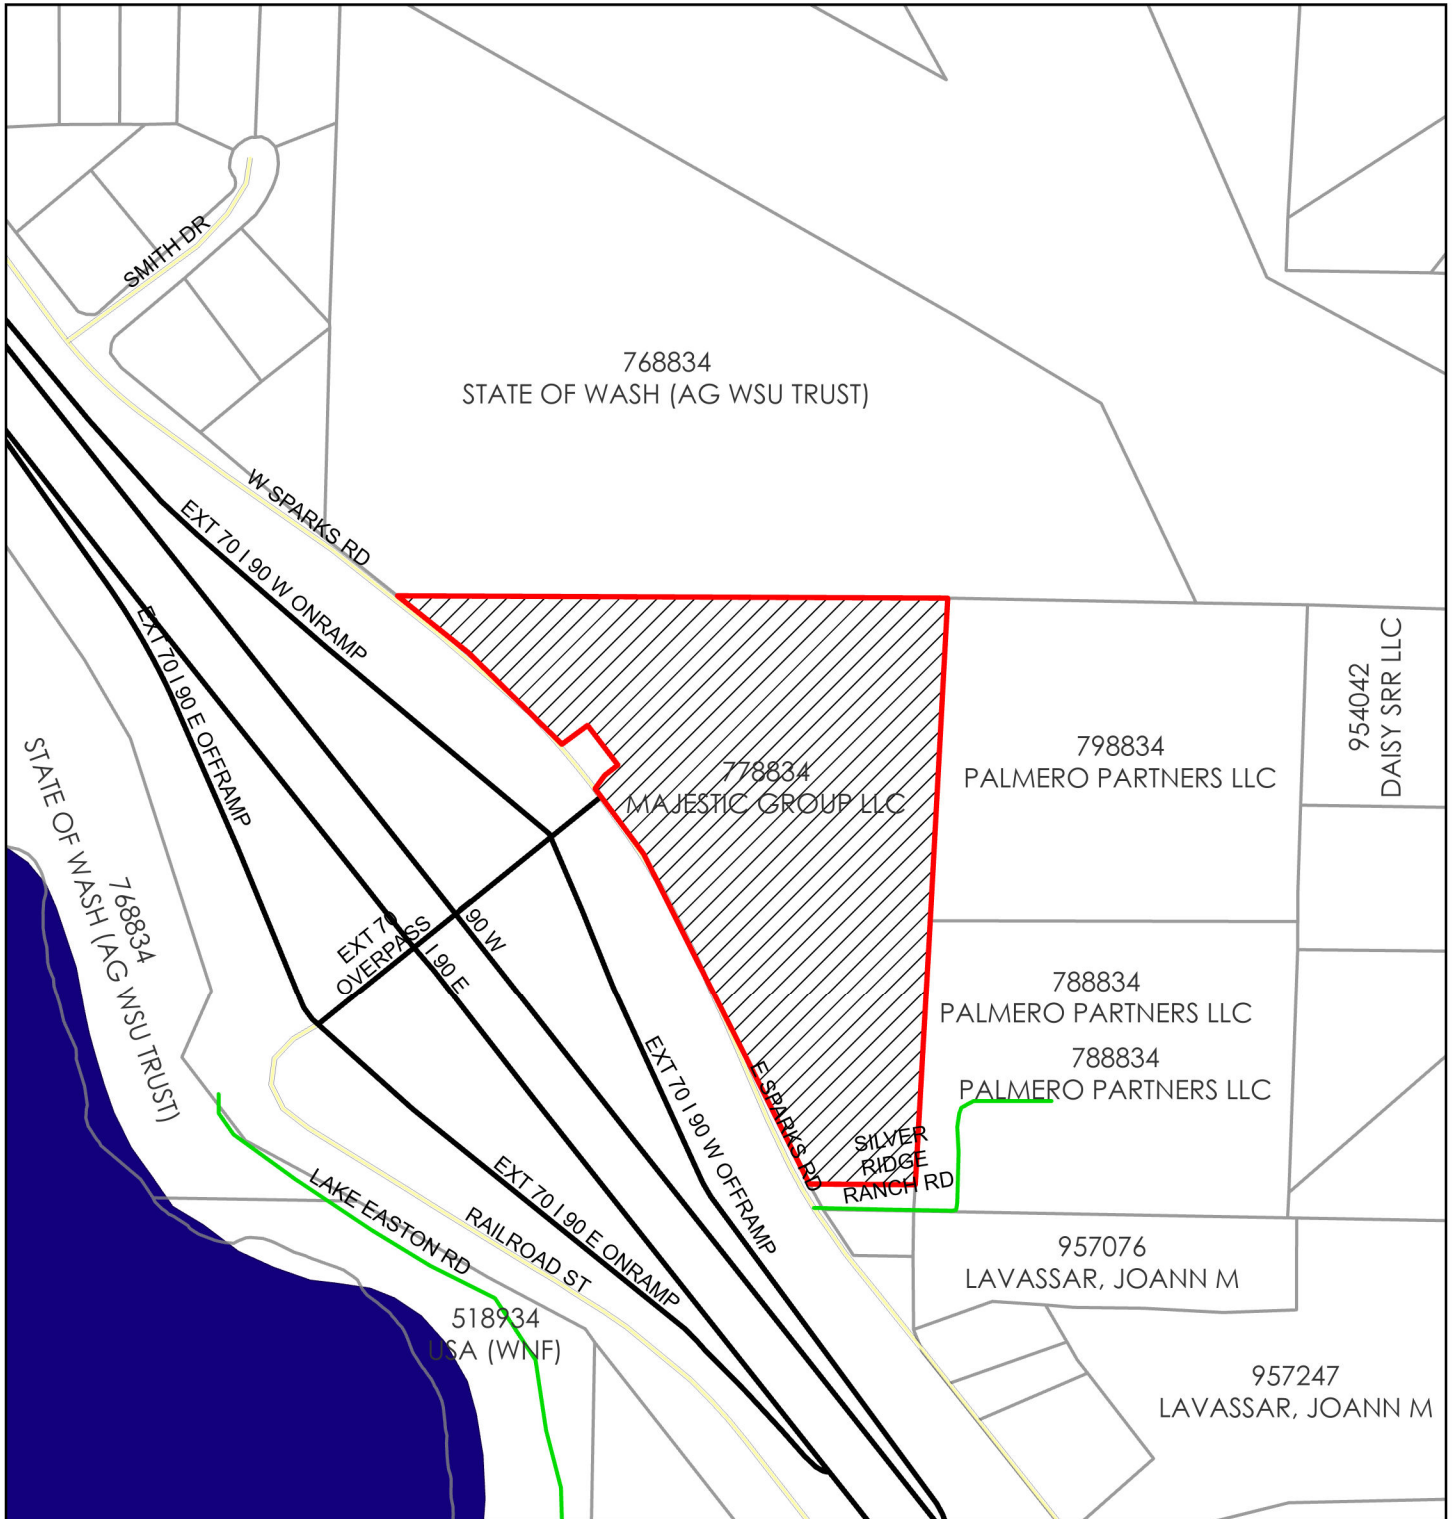

SE-24-00020 Majestic Group

Critical Areas

Kittitas County GIS

2024

Coordinate System: NAD 1983 StatePlane Washington South FIPS 4602 Feet